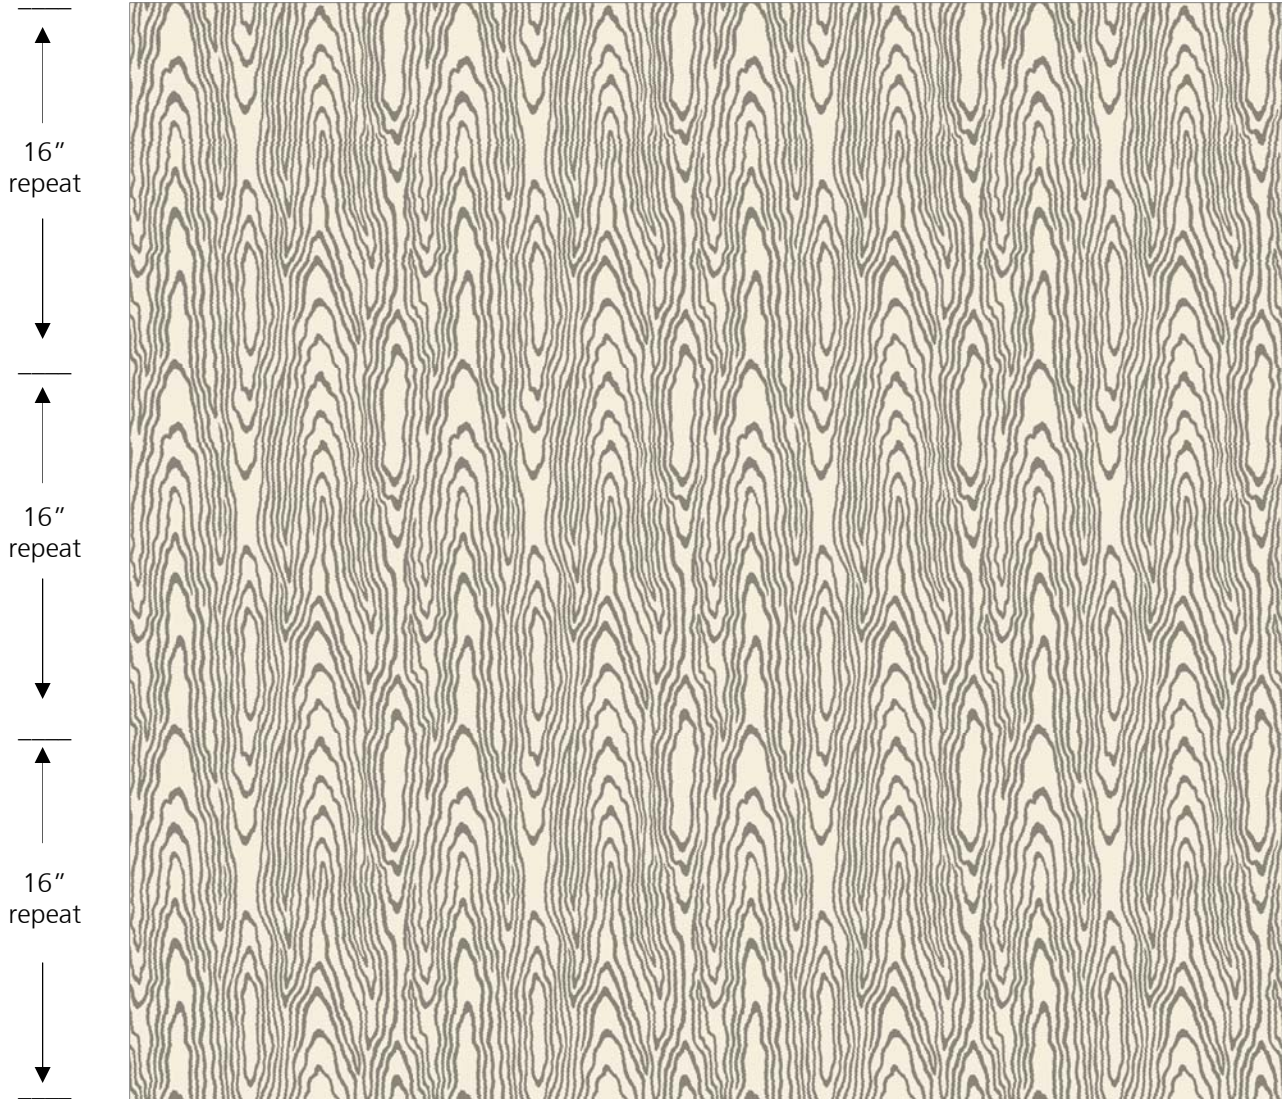

POLLACK

WITH THE GRAIN 2347

| ← 59" Full Width → |

↑
16"
repeat
↓

↑
16"
repeat
↓

↑
16"
repeat
↓

| ← 14 3/4" repeat → |