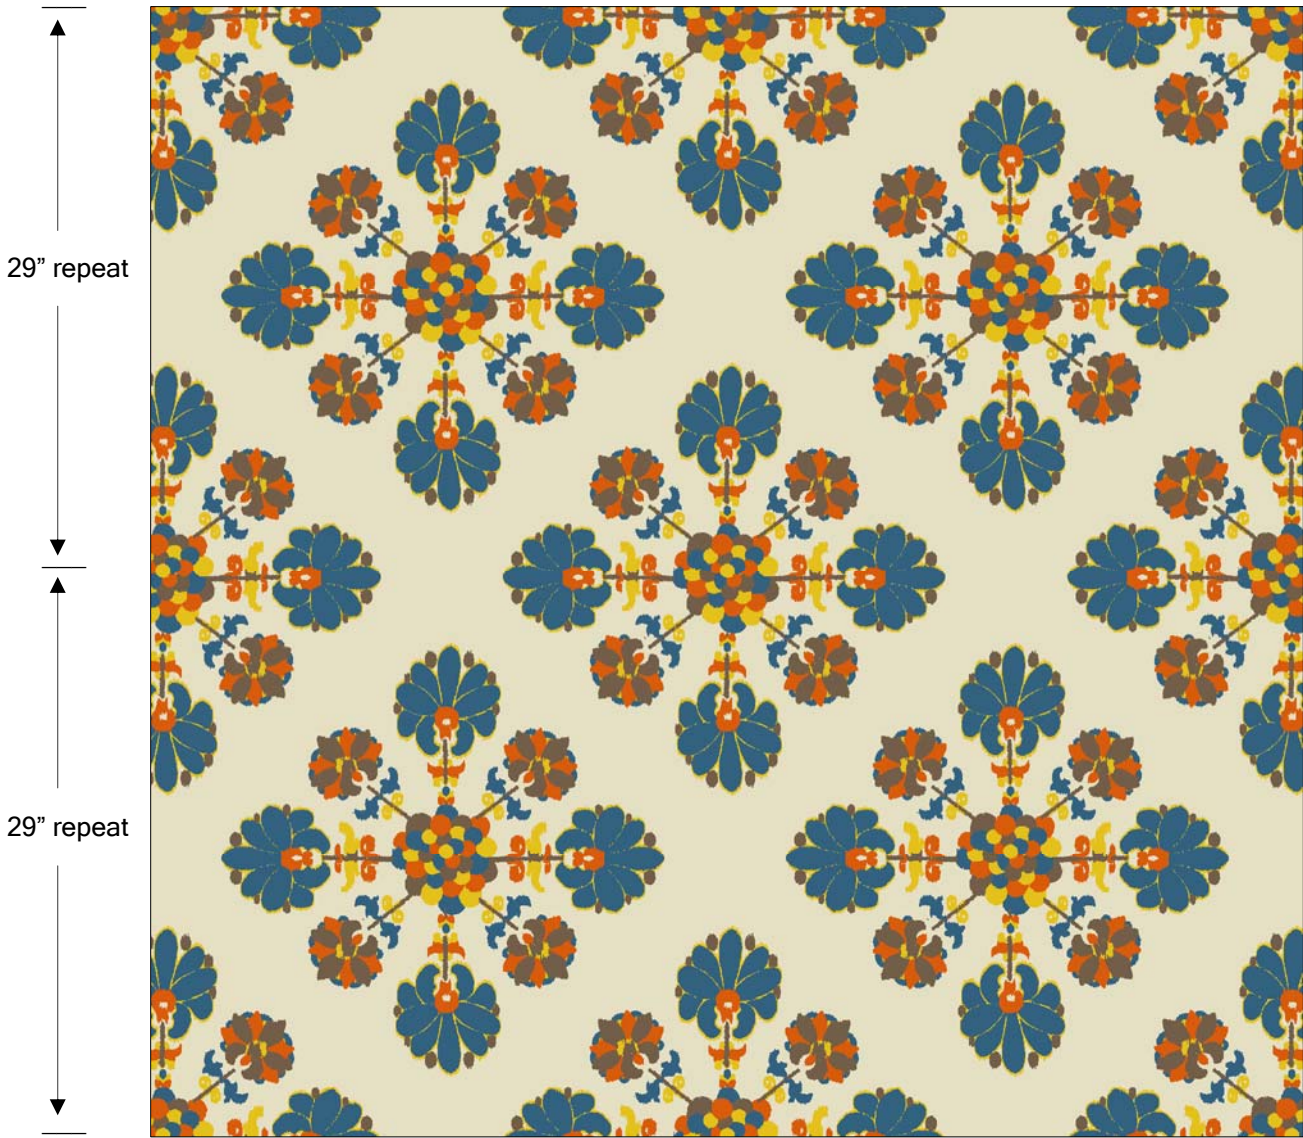

BUKHARA 6039

55 7/8" Full Width
(Pattern Width 54 1/2")

29" repeat

29" repeat

13 5/8" repeat
(halfdropped)