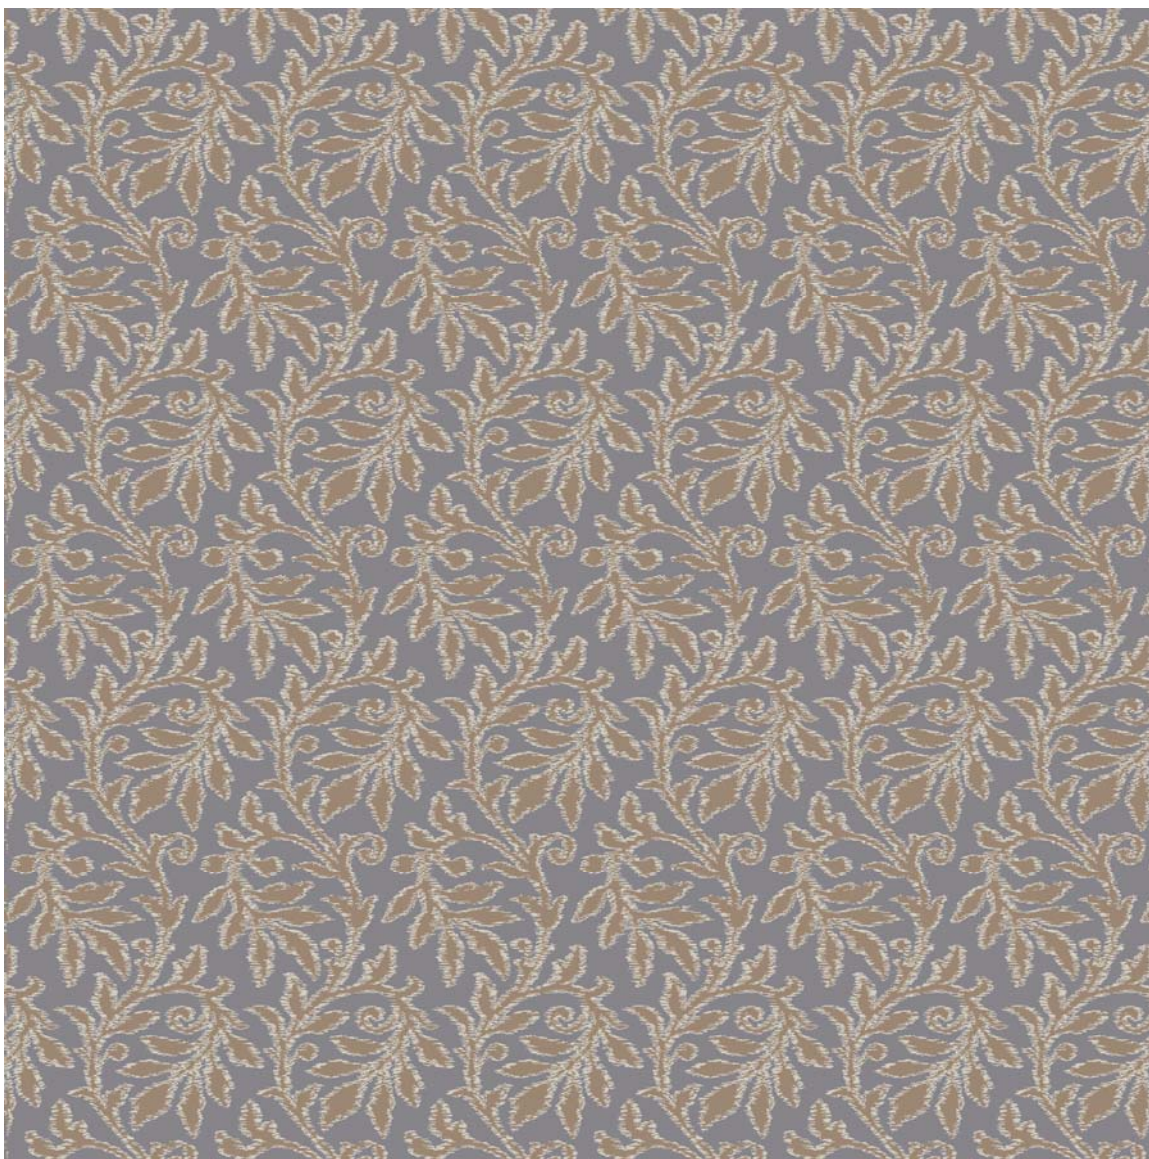

POLLACK

Juliette 6086

51 1/2" Full Width
(Pattern Width 51")

15"
repeat

8 1/2" repeat